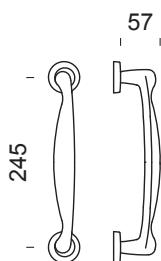

# art

design:  
**Mauro Ronchi**

Ottone  
Brass

made in italy

**OC**  
Cromo lucido  
*Polished chrome*

**OCS**  
Cromo satinato  
*Satin chrome*

**OGH**  
Bronzo satinato opaco  
*Matt satin bronze*

AR25 - singolo  
AR26 - set