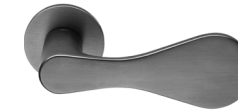

drop **NEW**

Una maniglia dalle  
linee morbide e  
affabili, in cui l'ottone  
si lascia apprezzare  
nella sua forma  
migliore.

*A door handle  
featuring a soft and  
affable shape, in which  
brass conveys its  
allure thanks to the  
best possible form.*

drop

design:  
**Cino Zucchi**

made in italy

**DP40**  
PVD-SCB

068-

dnd/2020

Ottone  
*Solid brass*

**PCS**  
Power cromo satinato  
*Power satin chrome*

**PGS**  
PVD grafite satinato  
*Satin graphite PVD*

**PVD-SCB**  
PVD rame satinato  
*Satin copper PVD*

**PVD-SG**  
PVD oro antico satinato  
*Antique satin gold PVD*

**PVX**  
PVD inox  
*Steel PVD*