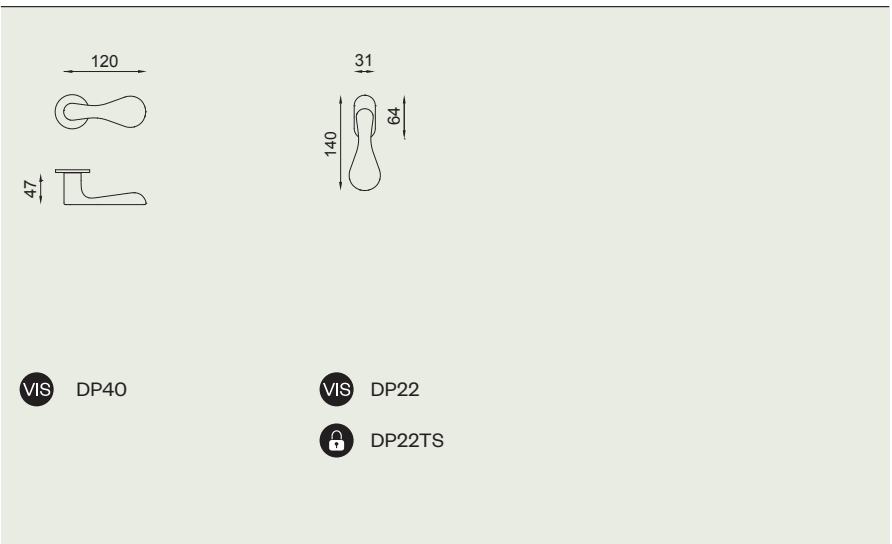

DP40
PVD-SCB

068-

dnd/2020

Ottone
Solid brass

PCS
Power cromo satinato
Power satin chrome

PGS
PVD grafite satinato
Satin graphite PVD

PVD-SCB
PVD rame satinato
Satin copper PVD

PVD-SG
PVD oro antico satinato
Antique satin gold PVD

PVX
PVD inox
Steel PVD