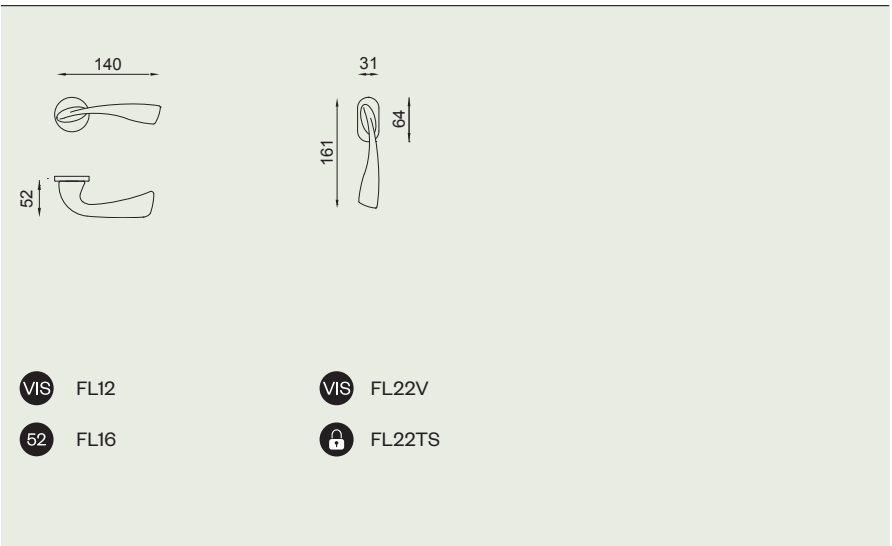

FL16
OLV

228-

dnd2020