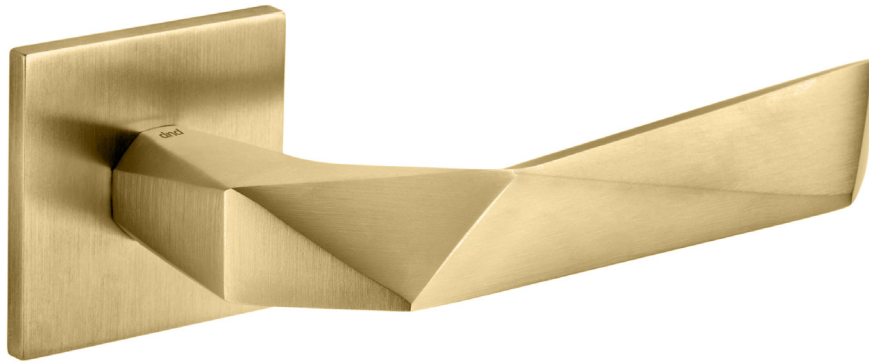

luxury 02

design:  
**Mauro Ronchi**

made in italy

**LU41**  
PVD-SG

Ottone stampato a caldo  
*Hot stamped brass*

**OGH**  
Bronzo satinato opaco  
*Matt satin bronze*

**OC**  
Power cromo lucido  
*Power polished chrome*

**PCS**  
Power cromo satinato  
*Power satin chrome*

**ONO**  
Nero  
*Black*

**PGS**  
PVD grafite satinato  
*Satin graphite PVD*

**PVD-BG**  
PVD oro antico lucido  
*Antique bright gold PVD*

**PVD-SG**  
PVD oro antico satinato  
*Antique satin gold PVD*

**PVD-SCB**  
PVD rame satinato  
*Satin copper PVD*  
**new**