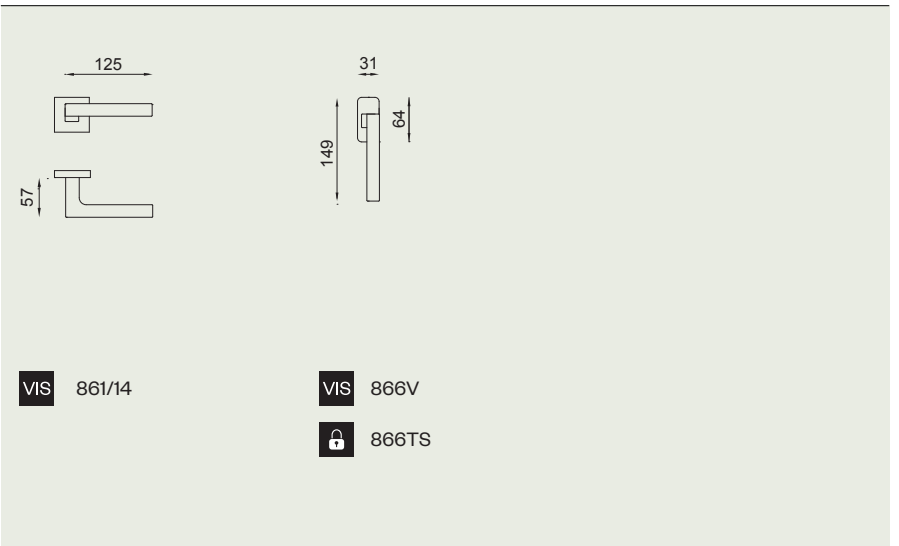

# stick 02

design:  
**Novelletto - Greco**

made in italy

861/14  
ZC

236-

dnd2020

Zama  
Zamak

**ZC**  
Cromo lucido  
*Polished chrome*

**ZCS**  
Cromo satinato  
*Satin chrome*

237