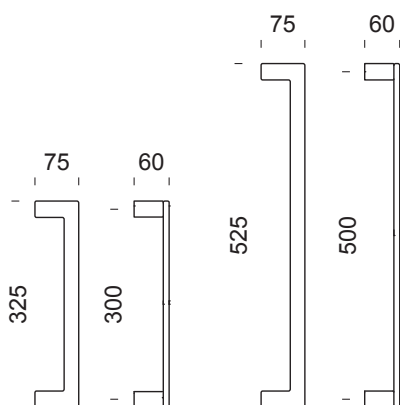

cloe

design:
Dnd technical division

Ottone
Brass

made in italy

PGS | forte®
Grafite satinato
Satin graphite

OC
Cromo lucido
Polished chrome

OCS
Cromo satinato
Satin chrome

CL27 - singolo (300 mm)

CL28 - set (300 mm)

CL29 - singolo (500 mm)

CL30 - set (500 mm)

maniglione personalizzabile
customizable pull handle