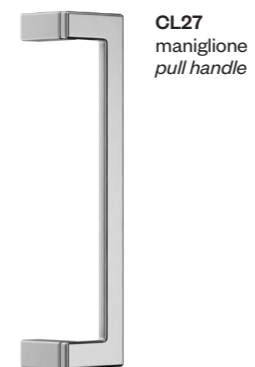

cloe

cloe

FNE CL40

PVD-BG | forte®
Oro antico lucido
Antique bright gold

PVD-SG | forte®
Oro antico satinato
Antique satin gold

PGS | forte®
Grafite satinato
Satin graphite

OC
Cromo lucido
Polished chrome

OCS
Cromo satinato
Satin chrome

ONO new
Nero
Black

design:
Dnd technical division
made in italy

Ottone
Brass

coordinati per finestra
window complements

VIS CL22V

CL27
maniglione
pull handle