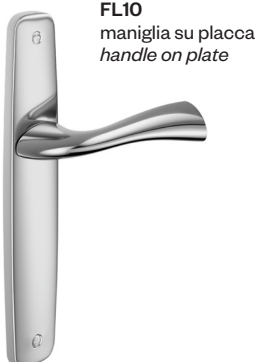

fluò

design:
Mauro Ronchi

Ottone
Brass

made in italy

vis FL12

OLV
Lucido
Polished

OC
Cromo lucido
Polished chrome

OCS
Cromo satinato
Satin chrome

coordinati per finestra
window complements

vis FL22V

FL10
maniglia su placca
handle on plate