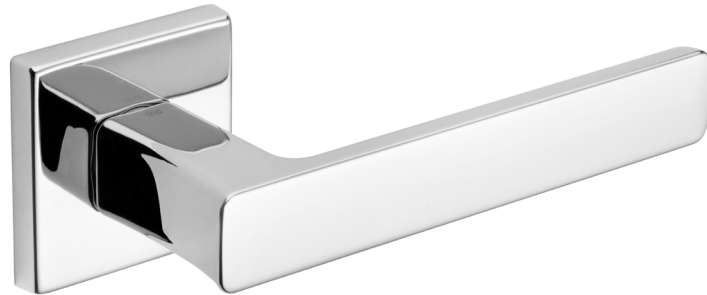

fold 02

design:
Mario Padiglione
made in italy

Zama
Zamak

vis FO14

ZC
Cromo lucido
Polished chrome

ZCS
Cromo satinato
Satin chrome

ZAN
Antracite
Anthracite

ZNE
Nero
Black

coordinati per finestra
window complements

vis FO25V