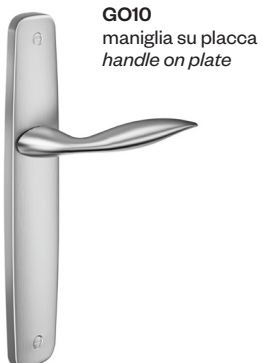

go

design:
Mauro Ronchi
made in italy

Ottone
Brass

vis GO12

OC
Cromo lucido
Polished chrome

OCS
Cromo satinato
Satin chrome

coordinati per finestra
window complements

vis GO22V

GO10
maniglia su placca
handle on plate