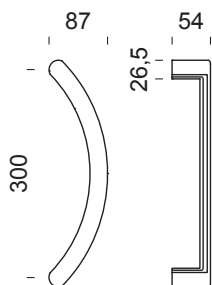

luce

design:
Dnd technical division

Zama
Zamak

made in italy

ZC
Cromo lucido
Polished chrome

ZCS
Cromo satinato
Satin chrome

ZNE
Nero
Black

LC26 - singolo
LC28 - set