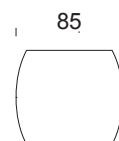

project

design:
Dnd technical division
made in italy

Ottone
Brass

VIS PR35 - singolo

VIS PR36 - singolo