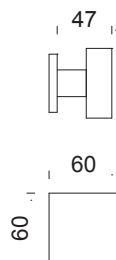

# quadro

design:  
**Dnd technical division**

made in italy

Ottone  
*Brass*

**VIS** 1575 - singolo