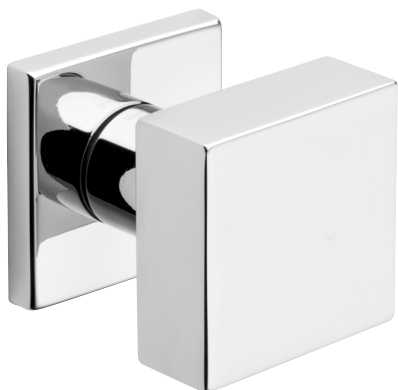

# quadro

design:  
**Dnd technical division**

made in italy

Ottone  
*Brass*

**VIS** 1575 - singolo

# timeless

design:  
**Marco Pisati**

made in italy

Alluminio  
*Aluminium*

**FINE** TL39 - singolo  
TL40 - set