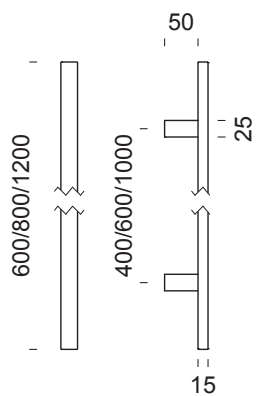

solid square

design:
Dnd technical division

Ottone
Brass

made in italy

PGS | forte®
Grafite satinato
Satin graphite

OC
Cromo lucido
Polished chrome

OCS
Cromo satinato
Satin chrome

ONO
Nero
Black

singolo

SQ400
SQ600
SQ1000

set

SQ401
SQ601
SQ1001

maniglione personalizzabile
customizable pull handle