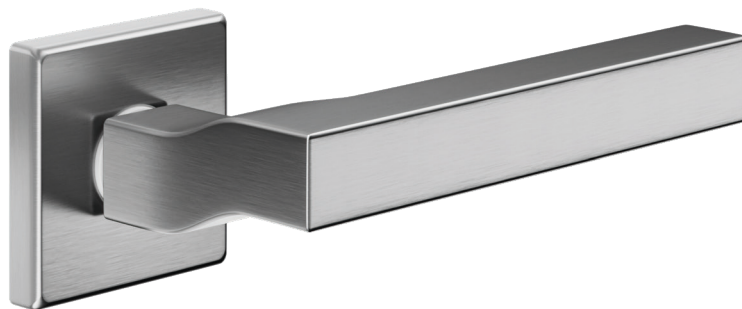

stick 02

design:
Novelletto - Greco

made in italy

Zama
Zamak

vis 861/14

ZCS
Cromo satinato
Satin chrome

ZNE new
Nero
Black

coordinati per finestra
window complements

vis 866V