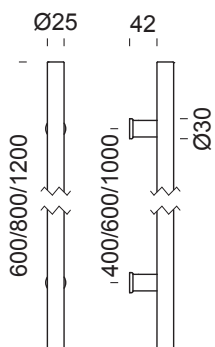

# tube round

design:  
**Dnd technical division**

Ottone  
Brass

made in italy

**PVD-SG | forte®**  
Oro antico satinato  
*Antique satin gold*

**PGS | forte®**  
Grafite satinato  
*Satin graphite*

**OCS**  
Cromo satinato  
*Satin chrome*

**ONO**  
Nero  
*Black*

singolo

TR400

TR600

TR1000

set

TR401

TR601

TR1001

maniglione personalizzabile  
*customizable pull handle*