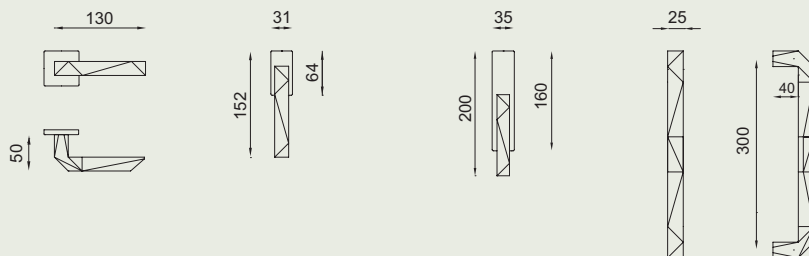

dnd handles
with care

luxury 02

LU14

FINE LU41

52 LU18

LU25

VIS LU25V

LOCK LU25TS