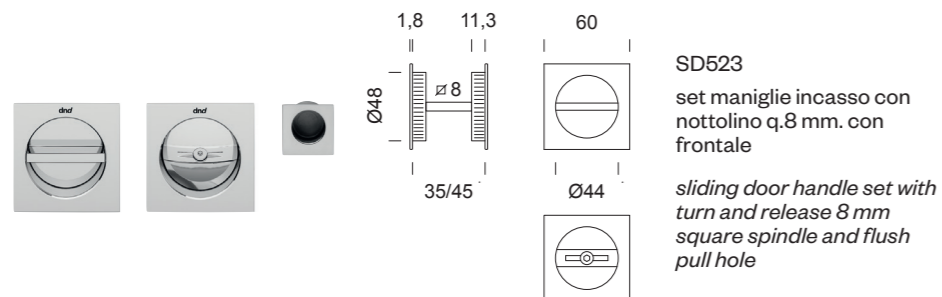

ginkgo quadra

Ottone e zama
Brass and zamak

design:
Giulio lacchetti

made in italy

ginkgo quadra

Ottone e zama
Brass and zamak

design:
Giulio lacchetti

made in italy