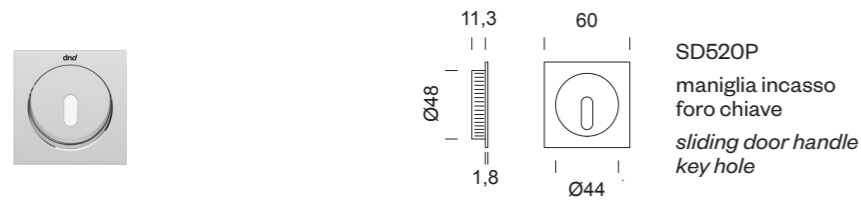

ginkgo quadra

Ottone e zama
Brass and zamak

design:
Giulio lacchetti

made in italy

ginkgo quadra

Ottone e zama
Brass and zamak

design:
Giulio lacchetti

made in italy

SE107