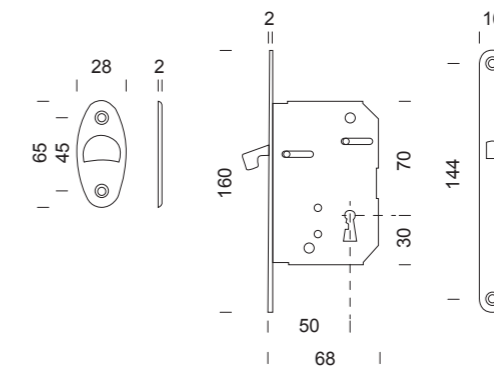

ginkgo quadra

Ottone e zama
Brass and zamak

design:
Giulio lacchetti

made in italy

ginkgo quadra

Ottone e zama
Brass and zamak

design:
Giulio lacchetti

made in italy