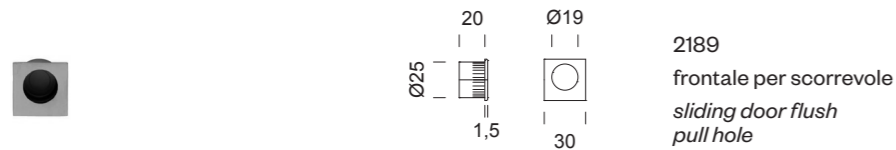

ginkgo quadra

Ottone e zama
Brass and zamak

design:
Giulio lacchetti

made in italy

ginkgo quadra

Ottone e zama
Brass and zamak

design:
Giulio lacchetti

made in italy