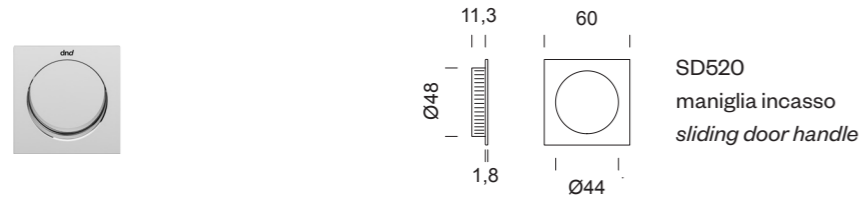

ginkgo quadra

Ottone e zama
Brass and zamak

design:
Giulio lacchetti

made in italy

ginkgo quadra

Ottone e zama
Brass and zamak

design:
Giulio lacchetti

made in italy