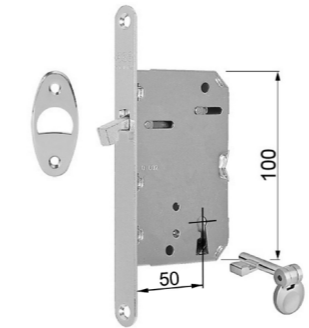

ginkgo quadra

Ottone e zama
Brass and zamak

design:
Giulio lacchetti

made in italy

ginkgo quadra

Ottone e zama
Brass and zamak

design:
Giulio lacchetti

made in italy