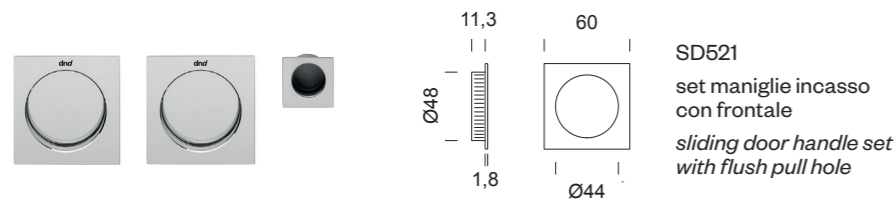

ginkgo quadra

Ottone e zama
Brass and zamak

design:
Giulio lacchetti

made in italy

ginkgo quadra

Ottone e zama
Brass and zamak

design:
Giulio lacchetti

made in italy