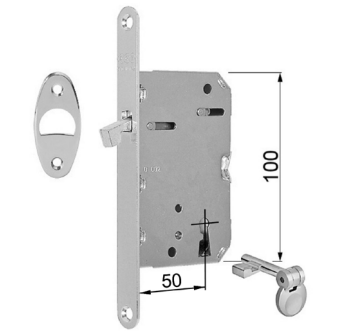

master quadra NEW

Ottone
Brass

design:
Dnd technical division

made in italy

2189
frontale per scorrevole
*sliding door flush
pull hole*

SD520
maniglia incasso
sliding door handle

SD520P
maniglia incasso
foro chiave
*sliding door handle
key hole*

SD521
set maniglie incasso
con frontale
*sliding door handle set with flush
pull hole*

SD523M
set maniglie incasso con
nottolino q. 8 mm con
frontale
*sliding door handle set with turn
and release
8 mm square
spindle and flush
pull hole*

Su richiesta disponibile in tutte le finiture elencate a catalogo
On demand available in all finishes of Dnd catalogue

master quadra NEW

Ottone
Brass

design:
Dnd technical division

made in italy

SD525
set maniglie incasso foro chiave con frontale +
serratura
*sliding door handle set key hole with
flush pull hole + lock*

SD526M
set maniglie incasso con nottolino q.8 mm con
frontale + serratura
*sliding door handle set with turn
and release 8 mm square spindle with flush pull hole +
lock*

SE108

Su richiesta disponibile in tutte le finiture elencate a catalogo
On demand available in all finishes of Dnd catalogue