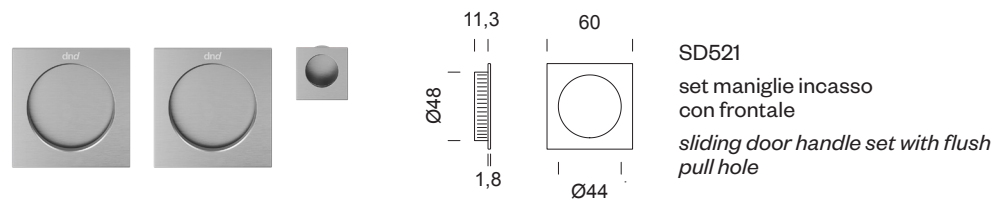

master quadra NEW

Ottone
Brass

design:
Dnd technical division

made in italy

2189
frontale per scorrevole
*sliding door flush
pull hole*

SD520
maniglia incasso
sliding door handle

SD520P
maniglia incasso
foro chiave
*sliding door handle
key hole*

SD521
set maniglie incasso
con frontale
*sliding door handle set with flush
pull hole*

SD523M
set maniglie incasso con
nottolino q. 8 mm con
frontale
*sliding door handle set with turn
and release
8 mm square
spindle and flush
pull hole*

Su richiesta disponibile in tutte le finiture elencate a catalogo
On demand available in all finishes of Dnd catalogue

master quadra NEW

Ottone
Brass

design:
Dnd technical division

made in italy

SD525
set maniglie incasso foro chiave con frontale +
serratura
*sliding door handle set key hole with
flush pull hole + lock*

SD526M
set maniglie incasso con nottolino q.8 mm con
frontale + serratura
*sliding door handle set with turn
and release 8 mm square spindle with flush pull hole +
lock*

SE108

Su richiesta disponibile in tutte le finiture elencate a catalogo
On demand available in all finishes of Dnd catalogue