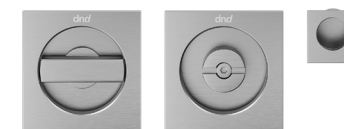

master quadra NEW

Ottone
Brass

design:
Dnd technical division

made in italy

2189
frontale per scorrevole
*sliding door flush
pull hole*

SD520
maniglia incasso
sliding door handle

SD520P
maniglia incasso
foro chiave
*sliding door handle
key hole*

SD521
set maniglie incasso
con frontale
*sliding door handle set with flush
pull hole*

SD523M
set maniglie incasso con
nottolino q. 8 mm con
frontale
*sliding door handle set with turn
and release
8 mm square
spindle and flush
pull hole*

Su richiesta disponibile in tutte le finiture elencate a catalogo
On demand available in all finishes of Dnd catalogue

master quadra NEW

Ottone
Brass

design:
Dnd technical division

made in italy

SD525
set maniglie incasso foro chiave con frontale +
serratura
*sliding door handle set key hole with
flush pull hole + lock*

SD526M
set maniglie incasso con nottolino q.8 mm con
frontale + serratura
*sliding door handle set with turn
and release 8 mm square spindle with flush pull hole +
lock*

SE108

Su richiesta disponibile in tutte le finiture elencate a catalogo
On demand available in all finishes of Dnd catalogue