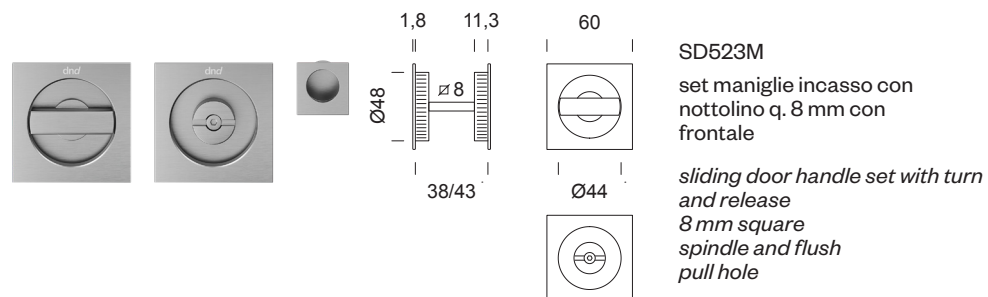

master quadra NEW

Ottone
Brass

design:
Dnd technical division

made in italy

2189
frontale per scorrevole
*sliding door flush
pull hole*

SD520
maniglia incasso
sliding door handle

SD520P
maniglia incasso
foro chiave
*sliding door handle
key hole*

SD521
set maniglie incasso
con frontale
*sliding door handle set with flush
pull hole*

SD523M
set maniglie incasso con
nottolino q. 8 mm con
frontale
*sliding door handle set with turn
and release
8 mm square
spindle and flush
pull hole*

Su richiesta disponibile in tutte le finiture elencate a catalogo
On demand available in all finishes of Dnd catalogue

master quadra NEW

Ottone
Brass

design:
Dnd technical division

made in italy

SD525
set maniglie incasso foro chiave con frontale +
serratura
*sliding door handle set key hole with
flush pull hole + lock*

SD526M
set maniglie incasso con nottolino q.8 mm con
frontale + serratura
*sliding door handle set with turn
and release 8 mm square spindle with flush pull hole +
lock*

SE108

Su richiesta disponibile in tutte le finiture elencate a catalogo
On demand available in all finishes of Dnd catalogue