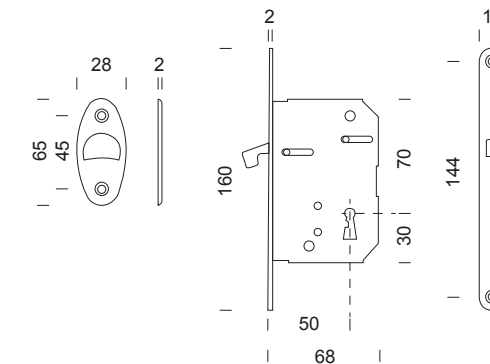

SD525
set maniglie incasso foro chiave con frontale +
serratura
*sliding door handle set key hole with
flush pull hole + lock*

- PVD-BG | forte®
- PVD-SG | forte®
- PVD-SCB | forte®
- PVD-SH | forte® new
- PVD-BB | forte® new
- PVD-SB | forte® new
- PGS | forte®
- PVX | forte®
- OS
- AB
- OGH
- OC
- OCS
- ONS
- TAN
- OBN
- ONO