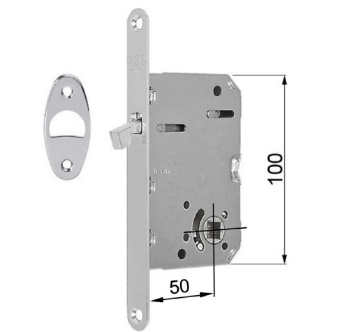

master quadra NEW

Ottone
Brass

design:
Dnd technical division

made in italy

2189
frontale per scorrevole
*sliding door flush
pull hole*

SD520
maniglia incasso
sliding door handle

SD520P
maniglia incasso
foro chiave
*sliding door handle
key hole*

SD521
set maniglie incasso
con frontale
*sliding door handle set with flush
pull hole*

SD523M
set maniglie incasso con
nottolino q. 8 mm con
frontale
*sliding door handle set with turn
and release
8 mm square
spindle and flush
pull hole*

Su richiesta disponibile in tutte le finiture elencate a catalogo
On demand available in all finishes of Dnd catalogue

master quadra NEW

Ottone
Brass

design:
Dnd technical division

made in italy

SD525
set maniglie incasso foro chiave con frontale +
serratura
*sliding door handle set key hole with
flush pull hole + lock*

SD526M
set maniglie incasso con nottolino q.8 mm con
frontale + serratura
*sliding door handle set with turn
and release 8 mm square spindle with flush pull hole +
lock*

SE108

Su richiesta disponibile in tutte le finiture elencate a catalogo
On demand available in all finishes of Dnd catalogue