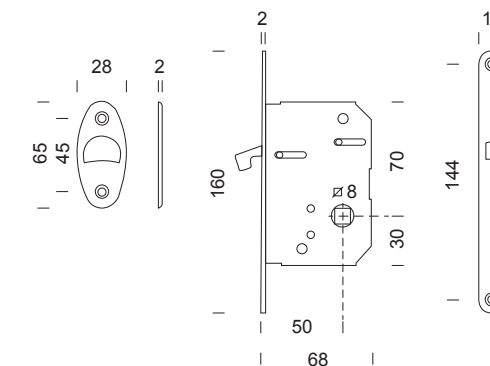

SD521
set maniglie incasso
con frontale
*sliding door handle set with flush
pull hole*

SD523M
set maniglie incasso con
nottolino q. 8 mm con
frontale
*sliding door handle set with turn
and release
8 mm square
spindle and flush
pull hole*

SD526M
set maniglie incasso con nottolino q.8 mm con
frontale + serratura
*sliding door handle set with turn
and release 8 mm square spindle with flush pull hole +
lock*

SE108

Su richiesta disponibile in tutte le finiture elencate a catalogo
On demand available in all finishes of Dnd catalogue