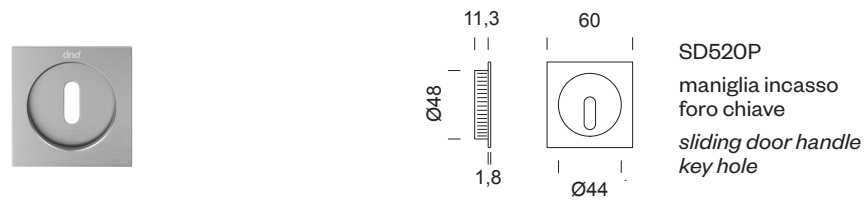

master quadra NEW

Ottone
Brass

design:
Dnd technical division

made in italy

2189
frontale per scorrevole
*sliding door flush
pull hole*

SD520
maniglia incasso
sliding door handle

SD520P
maniglia incasso
foro chiave
*sliding door handle
key hole*

SD521
set maniglie incasso
con frontale
*sliding door handle set with flush
pull hole*

SD523M
set maniglie incasso con
nottolino q. 8 mm con
frontale
*sliding door handle set with turn
and release
8 mm square
spindle and flush
pull hole*

Su richiesta disponibile in tutte le finiture elencate a catalogo
On demand available in all finishes of Dnd catalogue

master quadra NEW

Ottone
Brass

design:
Dnd technical division

made in italy

SD525
set maniglie incasso foro chiave con frontale +
serratura
*sliding door handle set key hole with
flush pull hole + lock*

SD526M
set maniglie incasso con nottolino q.8 mm con
frontale + serratura
*sliding door handle set with turn
and release 8 mm square spindle with flush pull hole +
lock*

SE108

Su richiesta disponibile in tutte le finiture elencate a catalogo
On demand available in all finishes of Dnd catalogue