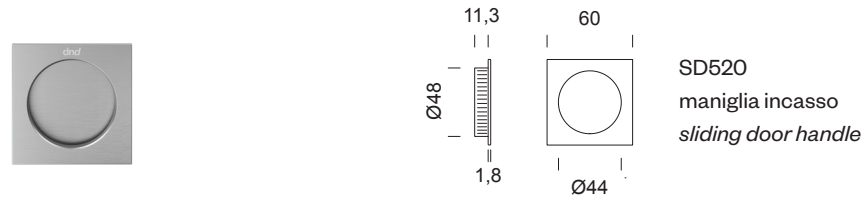

master quadra NEW

Ottone
Brass

design:
Dnd technical division

made in italy

2189
frontale per scorrevole
*sliding door flush
pull hole*

SD520
maniglia incasso
sliding door handle

SD520P
maniglia incasso
foro chiave
*sliding door handle
key hole*

SD521
set maniglie incasso
con frontale
*sliding door handle set with flush
pull hole*

SD523M
set maniglie incasso con
nottolino q. 8 mm con
frontale
*sliding door handle set with turn
and release
8 mm square
spindle and flush
pull hole*

Su richiesta disponibile in tutte le finiture elencate a catalogo
On demand available in all finishes of Dnd catalogue

master quadra NEW

Ottone
Brass

design:
Dnd technical division

made in italy

SD525
set maniglie incasso foro chiave con frontale +
serratura
*sliding door handle set key hole with
flush pull hole + lock*

SD526M
set maniglie incasso con nottolino q.8 mm con
frontale + serratura
*sliding door handle set with turn
and release 8 mm square spindle with flush pull hole +
lock*

SE108

Su richiesta disponibile in tutte le finiture elencate a catalogo
On demand available in all finishes of Dnd catalogue