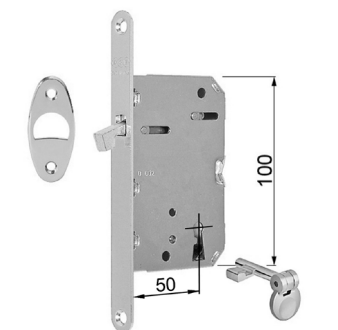

ring

Ottone
Brass

2189
frontale per scorrevole
*sliding door flush
pull hole*

SD220
maniglia incasso
sliding door handle

SD221
maniglia incasso
foro chiave
*sliding door handle
key hole*

SD222
set maniglie incasso
con frontale
*sliding door handle set
with flush pull hole*

SD224
set maniglie incasso con
nottolino q. 8 mm con
frontale
*sliding door handle set with
turn and release 8 mm
square spindle and flush
pull hole*

design:
Dnd technical division

made in italy

- PVD-BG | forte®**
- PVD-SG | forte®**
- PVD-SCB | forte®**
- PVD-SH | forte® new**
- PVD-BB | forte® new**
- PVD-SB | forte® new**
- PVD | forte®**
- PGS | forte®**
- PVX | forte®**
- AB**
- OGH**
- OC**
- OCS**
- ONS**
- OBN**
- ONO**

Su richiesta disponibile in tutte le finiture elencate a catalogo
On demand available in all finishes of Dnd catalogue

ring

Ottone
Brass

SD225
set maniglie incasso foro chiave con frontale +
serratura
*sliding door handle set key hole with
flush pull hole + lock*

SE107

SD226
set maniglie incasso con nottolino q.8 mm con
frontale + serratura
*sliding door handle set with turn and
release 8 mm square spindle with flush pull hole +
lock*

SE108

Su richiesta disponibile in tutte le finiture elencate a catalogo
On demand available in all finishes of Dnd catalogue