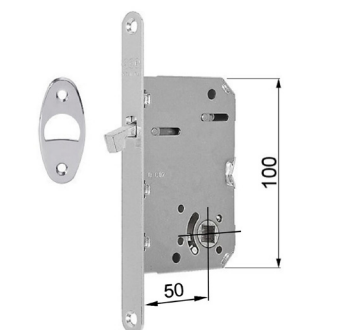

ring

Ottone
Brass

2189
frontale per scorrevole
*sliding door flush
pull hole*

SD220
maniglia incasso
sliding door handle

SD221
maniglia incasso
foro chiave
*sliding door handle
key hole*

SD222
set maniglie incasso
con frontale
*sliding door handle set
with flush pull hole*

SD224
set maniglie incasso con
nottolino q. 8 mm con
frontale
*sliding door handle set with
turn and release 8 mm
square spindle and flush
pull hole*

design:
Dnd technical division

made in italy

- PVD-BG | forte®**
- PVD-SG | forte®**
- PVD-SCB | forte®**
- PVD-SH | forte® new**
- PVD-BB | forte® new**
- PVD-SB | forte® new**
- PVD | forte®**
- PGS | forte®**
- PVX | forte®**
- AB**
- OGH**
- OC**
- OCS**
- ONS**
- OBN**
- ONO**

Su richiesta disponibile in tutte le finiture elencate a catalogo
On demand available in all finishes of Dnd catalogue

ring

Ottone
Brass

SD225
set maniglie incasso foro chiave con frontale +
serratura
*sliding door handle set key hole with
flush pull hole + lock*

SE107

SD226
set maniglie incasso con nottolino q.8 mm con
frontale + serratura
*sliding door handle set with turn and
release 8 mm square spindle with flush pull hole +
lock*

SE108

Su richiesta disponibile in tutte le finiture elencate a catalogo
On demand available in all finishes of Dnd catalogue