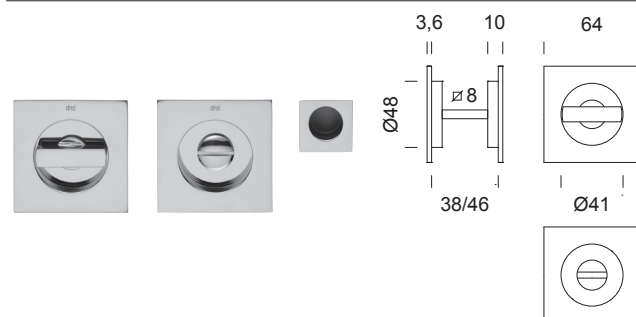

ring

Ottone
Brass

2189
frontale per scorrevole
*sliding door flush
pull hole*

SD220
maniglia incasso
sliding door handle

SD221
maniglia incasso
foro chiave
*sliding door handle
key hole*

SD222
set maniglie incasso
con frontale
*sliding door handle set
with flush pull hole*

SD224
set maniglie incasso con
nottolino q. 8 mm con
frontale
*sliding door handle set with
turn and release 8 mm
square spindle and flush
pull hole*

design:
Dnd technical division

made in italy

- PVD-BG | forte®**
- PVD-SG | forte®**
- PVD-SCB | forte®**
- PVD-SH | forte® new**
- PVD-BB | forte® new**
- PVD-SB | forte® new**
- PVD | forte®**
- PGS | forte®**
- PVX | forte®**
- AB**
- OGH**
- OC**
- OCS**
- ONS**
- OBN**
- ONO**

Su richiesta disponibile in tutte le finiture elencate a catalogo
On demand available in all finishes of Dnd catalogue

ring

Ottone
Brass

SD225
set maniglie incasso foro chiave con frontale +
serratura
*sliding door handle set key hole with
flush pull hole + lock*

SE107

SD226
set maniglie incasso con nottolino q.8 mm con
frontale + serratura
*sliding door handle set with turn and
release 8 mm square spindle with flush pull hole +
lock*

SE108

Su richiesta disponibile in tutte le finiture elencate a catalogo
On demand available in all finishes of Dnd catalogue