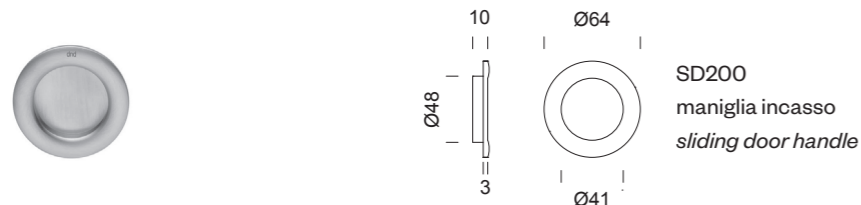

# rondò

Ottone  
Brass

2191  
frontale per scorrevole  
sliding door flush  
pull hole

SD200  
maniglia incasso  
sliding door handle

SD201  
maniglia incasso  
foro chiave  
sliding door handle  
key hole

SD202  
set maniglie incasso  
con frontale  
sliding door handle set  
with flush pull hole

SD204  
set maniglie incasso con  
nottolino q. 8 mm con  
frontale  
sliding door handle set with  
turn and release 8 mm  
square spindle and flush  
pull hole

# rondò

Ottone  
Brass

SE107

SE108

Su richiesta disponibile in tutte le finiture elencate a catalogo  
On demand available in all finishes of Dnd catalogue

design:  
Dnd technical division

made in italy

SD205  
set maniglie incasso foro chiave con frontale +  
serratura  
sliding door handle set key hole with  
flush pull hole + lock

SD206  
set maniglie incasso con nottolino q. 8 mm con  
frontale + serratura  
sliding door handle set with turn and  
release 8 mm square spindle with flush pull hole +  
lock

- PVD-BG | forte®
- PVD-SG | forte®
- PVD-SCB | forte®
- PVD-SH | forte® new
- PVD-BB | forte® new
- PVD-SB | forte® new
- PVD | forte®
- PGS | forte®
- PVX | forte®
- OLV
- AB
- OGH
- OC
- OCS
- ONS
- OBN
- ONO