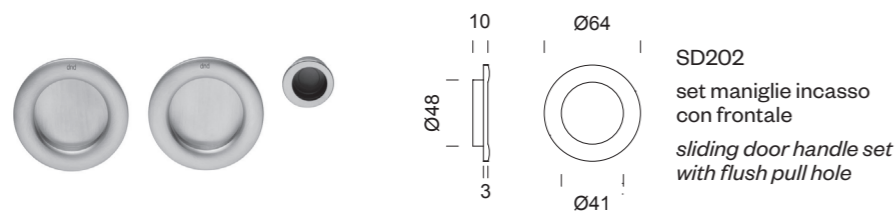

# rondò

Ottone  
Brass

2191  
frontale per scorrevole  
sliding door flush  
pull hole

SD200  
maniglia incasso  
sliding door handle

SD201  
maniglia incasso  
foro chiave  
sliding door handle  
key hole

SD202  
set maniglie incasso  
con frontale  
sliding door handle set  
with flush pull hole

SD204  
set maniglie incasso con  
nottolino q. 8 mm con  
frontale  
sliding door handle set with  
turn and release 8 mm  
square spindle and flush  
pull hole

# rondò

Ottone  
Brass

SE107

SE108

Su richiesta disponibile in tutte le finiture elencate a catalogo  
On demand available in all finishes of Dnd catalogue

design:  
Dnd technical division

made in italy

SD205  
set maniglie incasso foro chiave con frontale +  
serratura  
sliding door handle set key hole with  
flush pull hole + lock

SD206  
set maniglie incasso con nottolino q. 8 mm con  
frontale + serratura  
sliding door handle set with turn and  
release 8 mm square spindle with flush pull hole +  
lock

- PVD-BG | forte®
- PVD-SG | forte®
- PVD-SCB | forte®
- PVD-SH | forte® new
- PVD-BB | forte® new
- PVD-SB | forte® new
- PVD | forte®
- PGS | forte®
- PVX | forte®
- OLV
- AB
- OGH
- OC
- OCS
- ONS
- OBN
- ONO