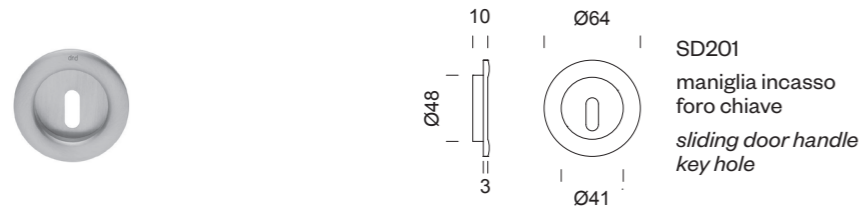

# rondò

Ottone  
Brass

2191  
frontale per scorrevole  
sliding door flush  
pull hole

SD200  
maniglia incasso  
sliding door handle

SD201  
maniglia incasso  
foro chiave  
sliding door handle  
key hole

SD202  
set maniglie incasso  
con frontale  
sliding door handle set  
with flush pull hole

SD204  
set maniglie incasso con  
nottolino q. 8 mm con  
frontale  
sliding door handle set with  
turn and release 8 mm  
square spindle and flush  
pull hole

# rondò

Ottone  
Brass

SE107

SE108

Su richiesta disponibile in tutte le finiture elencate a catalogo  
On demand available in all finishes of Dnd catalogue

design:  
Dnd technical division

made in italy

SD205  
set maniglie incasso foro chiave con frontale +  
serratura  
sliding door handle set key hole with  
flush pull hole + lock

SD206  
set maniglie incasso con nottolino q. 8 mm con  
frontale + serratura  
sliding door handle set with turn and  
release 8 mm square spindle with flush pull hole +  
lock

- PVD-BG | forte®
- PVD-SG | forte®
- PVD-SCB | forte®
- PVD-SH | forte® new
- PVD-BB | forte® new
- PVD-SB | forte® new
- PVD | forte®
- PGS | forte®
- PVX | forte®
- OLV
- AB
- OGH
- OC
- OCS
- ONS
- OBN
- ONO