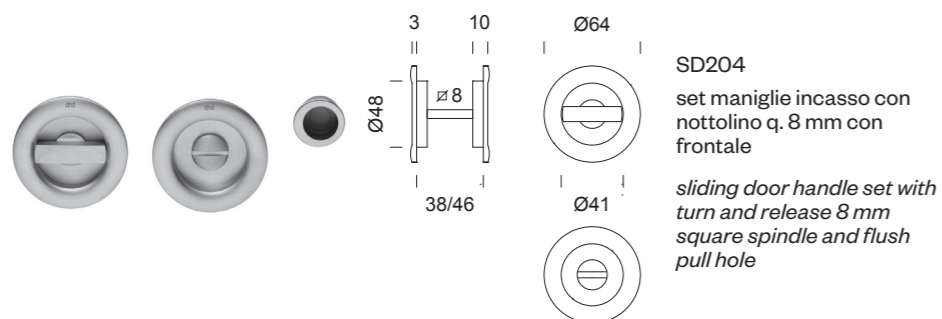

# rondò

Ottone  
Brass

2191  
frontale per scorrevole  
sliding door flush  
pull hole

SD200  
maniglia incasso  
sliding door handle

SD201  
maniglia incasso  
foro chiave  
sliding door handle  
key hole

SD202  
set maniglie incasso  
con frontale  
sliding door handle set  
with flush pull hole

SD204  
set maniglie incasso con  
nottolino q. 8 mm con  
frontale  
sliding door handle set with  
turn and release 8 mm  
square spindle and flush  
pull hole

# rondò

Ottone  
Brass

SE107

SE108

Su richiesta disponibile in tutte le finiture elencate a catalogo  
On demand available in all finishes of Dnd catalogue

design:  
Dnd technical division

made in italy

SD205  
set maniglie incasso foro chiave con frontale +  
serratura  
sliding door handle set key hole with  
flush pull hole + lock

SD206  
set maniglie incasso con nottolino q. 8 mm con  
frontale + serratura  
sliding door handle set with turn and  
release 8 mm square spindle with flush pull hole +  
lock

- PVD-BG | forte®
- PVD-SG | forte®
- PVD-SCB | forte®
- PVD-SH | forte® new
- PVD-BB | forte® new
- PVD-SB | forte® new
- PVD | forte®
- PGS | forte®
- PVX | forte®
- OLV
- AB
- OGH
- OC
- OCS
- ONS
- OBN
- ONO