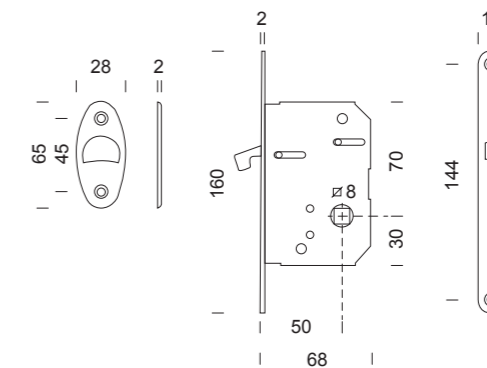

SD202  
set maniglie incasso  
con frontale  
sliding door handle set  
with flush pull hole

SD204  
set maniglie incasso con  
nottolino q. 8 mm con  
frontale  
sliding door handle set with  
turn and release 8 mm  
square spindle and flush  
pull hole

# rondò

Ottone  
Brass

SE107

SE108

Su richiesta disponibile in tutte le finiture elencate a catalogo  
On demand available in all finishes of Dnd catalogue

design:  
Dnd technical division

made in italy

SD205  
set maniglie incasso foro chiave con frontale +  
serratura  
sliding door handle set key hole with  
flush pull hole + lock

SD206  
set maniglie incasso con nottolino q. 8 mm con  
frontale + serratura  
sliding door handle set with turn and  
release 8 mm square spindle with flush pull hole +  
lock

- PVD-BG | forte®
- PVD-SG | forte®
- PVD-SCB | forte®
- PVD-SH | forte® new
- PVD-BB | forte® new
- PVD-SB | forte® new
- PVD | forte®
- PGS | forte®
- PVX | forte®
- OLV
- AB
- OGH
- OC
- OCS
- ONS
- OBN
- ONO