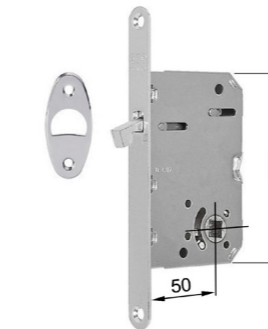

# rondò

Ottone  
Brass

2191  
frontale per scorrevole  
sliding door flush  
pull hole

SD200  
maniglia incasso  
sliding door handle

SD201  
maniglia incasso  
foro chiave  
sliding door handle  
key hole

SD202  
set maniglie incasso  
con frontale  
sliding door handle set  
with flush pull hole

SD204  
set maniglie incasso con  
nottolino q. 8 mm con  
frontale  
sliding door handle set with  
turn and release 8 mm  
square spindle and flush  
pull hole

# rondò

Ottone  
Brass

SE107

SE108

Su richiesta disponibile in tutte le finiture elencate a catalogo  
On demand available in all finishes of Dnd catalogue

design:  
Dnd technical division

made in italy

SD205  
set maniglie incasso foro chiave con frontale +  
serratura  
sliding door handle set key hole with  
flush pull hole + lock

SD206  
set maniglie incasso con nottolino q. 8 mm con  
frontale + serratura  
sliding door handle set with turn and  
release 8 mm square spindle with flush pull hole +  
lock

- PVD-BG | forte®
- PVD-SG | forte®
- PVD-SCB | forte®
- PVD-SH | forte® new
- PVD-BB | forte® new
- PVD-SB | forte® new
- PVD | forte®
- PGS | forte®
- PVX | forte®
- OLV
- AB
- OGH
- OC
- OCS
- ONS
- OBN
- ONO