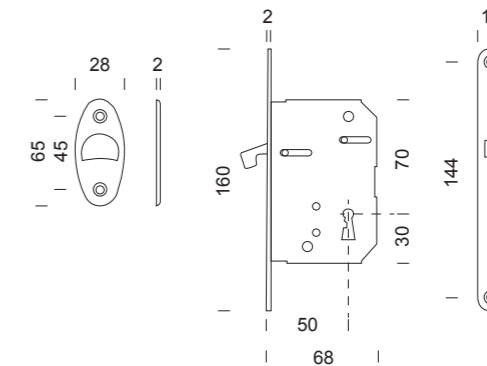

SD202  
set maniglie incasso  
con frontale  
sliding door handle set  
with flush pull hole

SD204  
set maniglie incasso con  
nottolino q. 8 mm con  
frontale  
sliding door handle set with  
turn and release 8 mm  
square spindle and flush  
pull hole

# rondò

Ottone  
Brass

SE107

SE108

Su richiesta disponibile in tutte le finiture elencate a catalogo  
On demand available in all finishes of Dnd catalogue

design:  
Dnd technical division

made in italy

SD205  
set maniglie incasso foro chiave con frontale +  
serratura  
sliding door handle set key hole with  
flush pull hole + lock

SD206  
set maniglie incasso con nottolino q. 8 mm con  
frontale + serratura  
sliding door handle set with turn and  
release 8 mm square spindle with flush pull hole +  
lock

- PVD-BG | forte®
- PVD-SG | forte®
- PVD-SCB | forte®
- PVD-SH | forte® new
- PVD-BB | forte® new
- PVD-SB | forte® new
- PVD | forte®
- PGS | forte®
- PVX | forte®
- OLV
- AB
- OGH
- OC
- OCS
- ONS
- OBN
- ONO