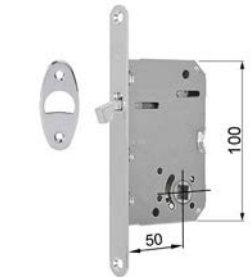

rondò

Ottone
Solid brass

design: Dnd
technical division

made in italy

2191
frontale per scorrevole
*sliding door flush
pull hole*

SD200
rosetta incasso
sliding door handle

SD201
rosetta incasso
foro chiave
*sliding door handle
key hole*

SD202
set rosette incasso
con frontale
*sliding door handle set
with flush pull hole*

SD204
set rosette incasso con
nottolino q. 8 mm con
frontale
*sliding door handle set
with turn and release
8 mm square
spindle and flush
pull hole*

- OLV
- AB
- OGH
- OC
- PCS
- OBN
- ONO
- ONS

forte®

- PVD BG
- PVD SG
- PVD SCB
- PVD
- PGS
- PVX

rondò

Ottone
Solid brass

design: Dnd
technical division

made in italy

SD205
set rosette incasso foro chiave con
frontale + serratura
*sliding door handle set key hole with
flush pull hole + lock*

SE107

SD206
set rosette incasso con nottolino q.8 mm
con frontale + serratura
*sliding door handle set with turn and
release 8 mm square spindle with flush
pull hole + lock*

SE108

- OLV
- AB
- OGH
- OC
- PCS
- OBN
- ONO
- ONS