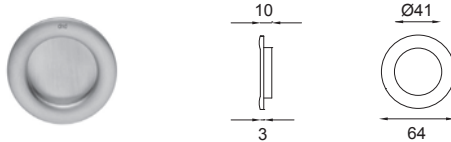

rondò

Ottone
Solid brass

design: Dnd
technical division

made in italy

2191
frontale per scorrevole
*sliding door flush
pull hole*

SD200
rosetta incasso
sliding door handle

SD201
rosetta incasso
foro chiave
*sliding door handle
key hole*

SD202
set rosette incasso
con frontale
*sliding door handle set
with flush pull hole*

SD204
set rosette incasso con
nottolino q. 8 mm con
frontale
*sliding door handle set
with turn and release
8 mm square
spindle and flush
pull hole*

- OLV
- AB
- OGH
- OC
- PCS
- OBN
- ONO
- ONS

forte®

- PVD BG
- PVD SG
- PVD SCB
- PVD
- PGS
- PVX

rondò

Ottone
Solid brass

design: Dnd
technical division

made in italy

SD205
set rosette incasso foro chiave con
frontale + serratura
*sliding door handle set key hole with
flush pull hole + lock*

SE107

SD206
set rosette incasso con nottolino q.8 mm
con frontale + serratura
*sliding door handle set with turn and
release 8 mm square spindle with flush
pull hole + lock*

SE108

- OLV
- AB
- OGH
- OC
- PCS
- OBN
- ONO
- ONS