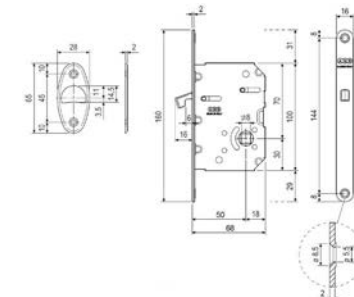

SD202
set rosette incasso
con frontale
*sliding door handle set
with flush pull hole*

SD204
set rosette incasso con
nottolino q. 8 mm con
frontale
*sliding door handle set
with turn and release
8 mm square
spindle and flush
pull hole*

- OLV
- AB
- OGH
- OC
- PCS
- OBN
- ONO
- ONS

forte®

- PVD BG
- PVD SG
- PVD SCB
- PVD
- PGS
- PVX

rondò

Ottone
Solid brass

design: Dnd
technical division

made in italy

SD205
set rosette incasso foro chiave con
frontale + serratura
*sliding door handle set key hole with
flush pull hole + lock*

SE107

SD206
set rosette incasso con nottolino q.8 mm
con frontale + serratura
*sliding door handle set with turn and
release 8 mm square spindle with flush
pull hole + lock*

SE108

- OLV
- AB
- OGH
- OC
- PCS
- OBN
- ONO
- ONS