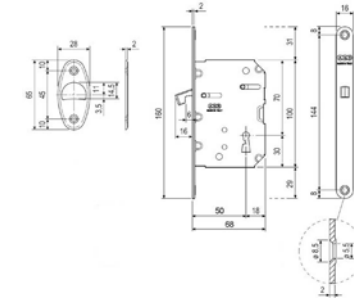

SD202
set rosette incasso
con frontale
*sliding door handle set
with flush pull hole*

SD204
set rosette incasso con
nottolino q. 8 mm con
frontale
*sliding door handle set
with turn and release
8 mm square
spindle and flush
pull hole*

- OLV
- AB
- OGH
- OC
- PCS
- OBN
- ONO
- ONS

forte®

- PVD BG
- PVD SG
- PVD SCB
- PVD
- PGS
- PVX

rondò

Ottone
Solid brass

design: Dnd
technical division

made in italy

SD205
set rosette incasso foro chiave con
frontale + serratura
*sliding door handle set key hole with
flush pull hole + lock*

SE107

SD206
set rosette incasso con nottolino q.8 mm
con frontale + serratura
*sliding door handle set with turn and
release 8 mm square spindle with flush
pull hole + lock*

SE108

- OLV
- AB
- OGH
- OC
- PCS
- OBN
- ONO
- ONS