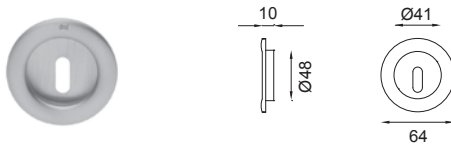

rondò

Ottone
Solid brass

design: Dnd
technical division

made in italy

2191
frontale per scorrevole
*sliding door flush
pull hole*

SD200
rosetta incasso
sliding door handle

SD201
rosetta incasso
foro chiave
*sliding door handle
key hole*

SD202
set rosette incasso
con frontale
*sliding door handle set
with flush pull hole*

SD204
set rosette incasso con
nottolino q. 8 mm con
frontale
*sliding door handle set
with turn and release
8 mm square
spindle and flush
pull hole*

- OLV
- AB
- OGH
- OC
- PCS
- OBN
- ONO
- ONS

forte®

- PVD BG
- PVD SG
- PVD SCB
- PVD
- PGS
- PVX

rondò

Ottone
Solid brass

design: Dnd
technical division

made in italy

SD205
set rosette incasso foro chiave con
frontale + serratura
*sliding door handle set key hole with
flush pull hole + lock*

SE107

SD206
set rosette incasso con nottolino q.8 mm
con frontale + serratura
*sliding door handle set with turn and
release 8 mm square spindle with flush
pull hole + lock*

SE108

- OLV
- AB
- OGH
- OC
- PCS
- OBN
- ONO
- ONS