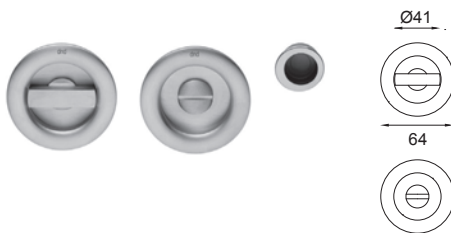

rondò

Ottone
Solid brass

design: Dnd
technical division

made in italy

2191
frontale per scorrevole
*sliding door flush
pull hole*

SD200
rosetta incasso
sliding door handle

SD201
rosetta incasso
foro chiave
*sliding door handle
key hole*

SD202
set rosette incasso
con frontale
*sliding door handle set
with flush pull hole*

SD204
set rosette incasso con
nottolino q. 8 mm con
frontale
*sliding door handle set
with turn and release
8 mm square
spindle and flush
pull hole*

- OLV
- AB
- OGH
- OC
- PCS
- OBN
- ONO
- ONS

forte®

- PVD BG
- PVD SG
- PVD SCB
- PVD
- PGS
- PVX

rondò

Ottone
Solid brass

design: Dnd
technical division

made in italy

SD205
set rosette incasso foro chiave con
frontale + serratura
*sliding door handle set key hole with
flush pull hole + lock*

SE107

SD206
set rosette incasso con nottolino q.8 mm
con frontale + serratura
*sliding door handle set with turn and
release 8 mm square spindle with flush
pull hole + lock*

SE108

- OLV
- AB
- OGH
- OC
- PCS
- OBN
- ONO
- ONS