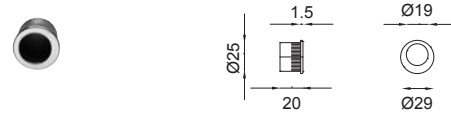

rondò

Ottone
Solid brass

design: Dnd
technical division

made in italy

2191
frontale per scorrevole
*sliding door flush
pull hole*

SD200
rosetta incasso
sliding door handle

SD201
rosetta incasso
foro chiave
*sliding door handle
key hole*

SD202
set rosette incasso
con frontale
*sliding door handle set
with flush pull hole*

SD204
set rosette incasso con
nottolino q. 8 mm con
frontale
*sliding door handle set
with turn and release
8 mm square
spindle and flush
pull hole*

- OLV
- AB
- OGH
- OC
- PCS
- OBN
- ONO
- ONS

forte®

- PVD BG
- PVD SG
- PVD SCB
- PVD
- PGS
- PVX

rondò

Ottone
Solid brass

design: Dnd
technical division

made in italy

SD205
set rosette incasso foro chiave con
frontale + serratura
*sliding door handle set key hole with
flush pull hole + lock*

SE107

SD206
set rosette incasso con nottolino q.8 mm
con frontale + serratura
*sliding door handle set with turn and
release 8 mm square spindle with flush
pull hole + lock*

SE108

- OLV
- AB
- OGH
- OC
- PCS
- OBN
- ONO
- ONS