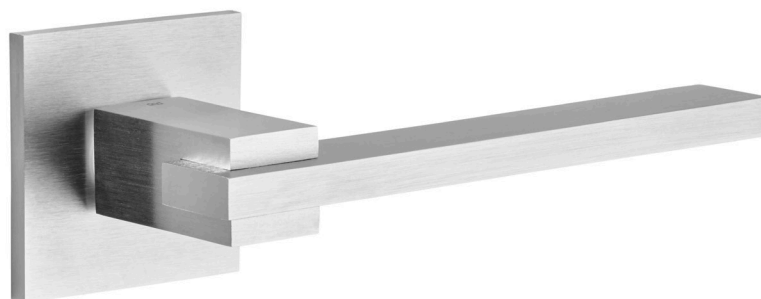

denise

design:
Poggi Mariani

made in italy

Ottone
Brass

FINE 11/41

OC
Cromo lucido
Polished chrome

OCS new
Cromo satinato
Satin chrome

ONO
Nero
Black