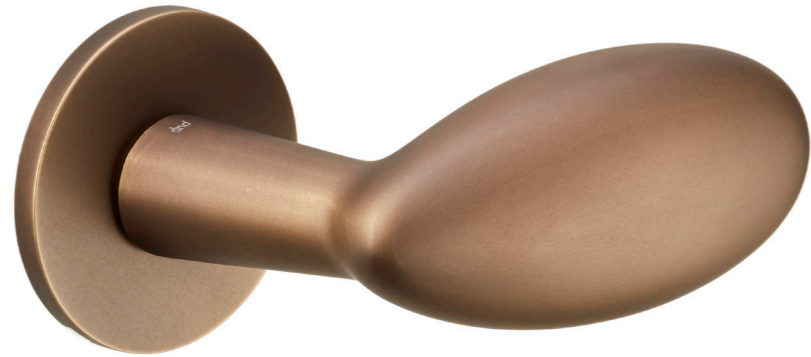

## ovum

design:  
**Poggi Mariani**  
made in italy

Ottone  
Brass

FNE 62/40

**OLV**  
Lucido  
*Polished*

**BSO**  
Bronzo sabbato opaco  
*Matt sandblasted bronze*

**OCS new**  
Cromo satinato  
*Satin chrome*

**NSV**  
Nickel sabbato opaco  
*Matt sandblasted nickel*

**OBN new**  
Bianco  
*White*

**ONO**  
Nero  
*Black*

---

**coordinati per finestra**  
*window complements*

VIS 62V