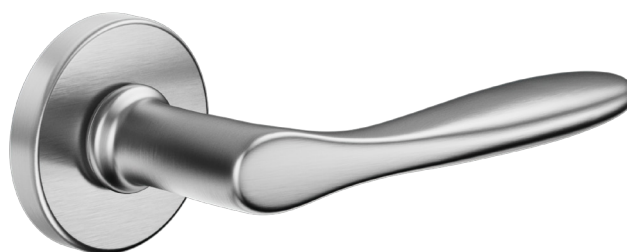

# artik

Zama / Zamak

design: Dnd  
technical division  
made in italy

vis 893/14

**ZCS**  
Cromo satinato  
*Satin chrome*

**ZAN**  
Antracite  
*Anthracite*

**ZNE**  
Nero  
*Black*

# tipo-z

Zama / Zamak

design:  
**Pietro Silva**  
made in italy

vis 172/12-Z

**ZC**  
Cromo lucido  
*Polished chrome*

**ZCS**  
Cromo satinato  
*Satin chrome*

**ZNS**  
Nickel satinato  
*Satin nickel*