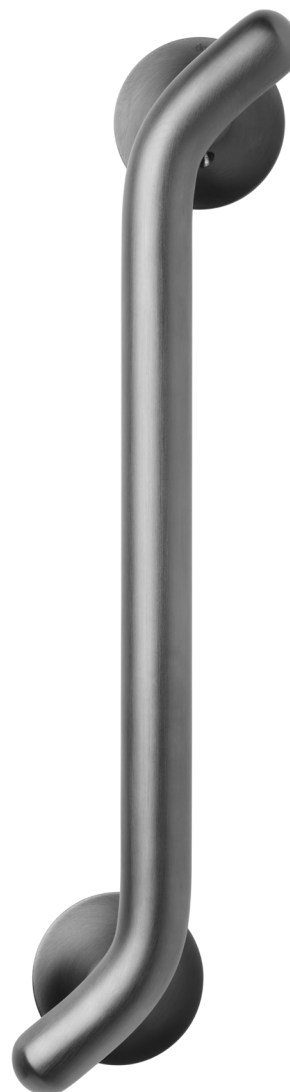

pod

design:
Holscher Design

Ottone
Brass

made in italy

PVD-BG | forte®
Oro antico lucido
Antique bright gold

PVD-SG | forte®
Oro antico satinato
Antique satin gold

PVD-BB | forte® new
Bronzo lucido
Bright bronze

PVD-SB | forte® new
Bronzo satinato
Satin bronze

PGS | forte®
Grafite satinato
Satin graphite

OC
Cromo lucido
Polished chrome

OCS
Cromo satinato
Satin chrome

ONO
Nero
Black

PD27 - singolo
PD28 - set