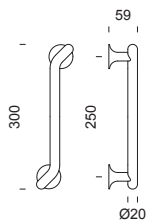

dnd handles with care

pod

FINE

PD40

PD40P

PD40Y

PD40T

PD27