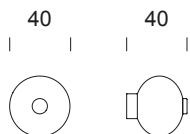

## crisalide NEW

design:  
**Elena Salmistraro**

made in italy

Alluminio + porcellana  
*Aluminium + porcelain*

appendino  
*hanger*

**CS70**

**ANE + PSW**

Nero + porcellana lucida bianca  
*Black + white glossy porcelain*