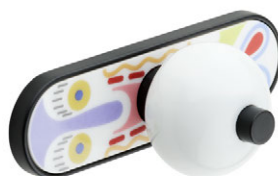

## crisalide NEW

design:  
**Elena Salmistraro**

made in italy

Alluminio + porcellana  
*Aluminium + porcelain*

appendino  
*hanger*

**CS70**

**ANE + PSW**

Nero + porcellana lucida bianca  
*Black + white glossy porcelain*

**CS71**

**ANE + PSD**

Nero + porcellana lucida decorata  
*Black + decorated glossy porcelain*

**CS72**

**ANE + PSD**

Nero + porcellana lucida decorata  
*Black + decorated glossy porcelain*