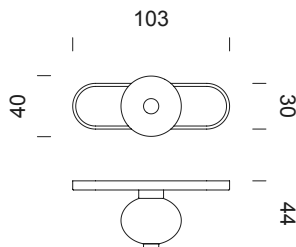

CS71

ANE + PSD

Nero + porcellana lucida decorata
Black + decorated glossy porcelain