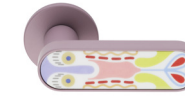

crisalide mini NEW

crisalide mini

design:
Elena Salmistraro
made in italy

Alluminio + porcellana
Aluminium + porcelain

FNE CM40

ARO + PSD
Oro satinato + porcellana lucida decorata
Satin gold + decorated glossy porcelain

AVP + PSD
Violetto pastello + porcellana lucida decorata
Pastel violet + decorated glossy porcelain

ARO + PSW
Oro satinato + porcellana lucida bianca
Satin gold + white glossy porcelain

ABN + PSD
Bianco + porcellana lucida decorata
White + decorated glossy porcelain