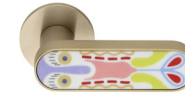

crisalide mini NEW

crisalide mini

design:
Elena Salmistraro
made in italy

Alluminio + porcellana
Aluminium + porcelain

FNE CM40

ARO + PSD
Oro satinato + porcellana lucida decorata
Satin gold + decorated glossy porcelain

AVP + PSD
Violetto pastello + porcellana lucida decorata
Pastel violet + decorated glossy porcelain

ARO + PSW
Oro satinato + porcellana lucida bianca
Satin gold + white glossy porcelain

ABN + PSD
Bianco + porcellana lucida decorata
White + decorated glossy porcelain

ABC + PSD
Blu colomba + porcellana lucida decorata
Blue dove + decorated glossy porcelain

ANE + PSW
Nero + porcellana lucida bianca
Black + white glossy porcelain

ANE + PSD
Nero + porcellana lucida decorata
Black + decorated glossy porcelain