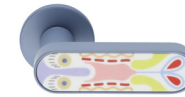

crisalide mini NEW

crisalide mini

design:
Elena Salmistraro
made in italy

Alluminio + porcellana
Aluminium + porcelain

FNE CM40

ARO + PSD
Oro satinato + porcellana lucida decorata
Satin gold + decorated glossy porcelain

AVP + PSD
Violetto pastello + porcellana lucida decorata
Pastel violet + decorated glossy porcelain

ARO + PSW
Oro satinato + porcellana lucida bianca
Satin gold + white glossy porcelain

ABN + PSD
Bianco + porcellana lucida decorata
White + decorated glossy porcelain