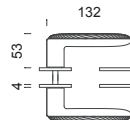

dnd handles with care

dune

FINE

DN40

DN40P

DN40Y

DN40T

U