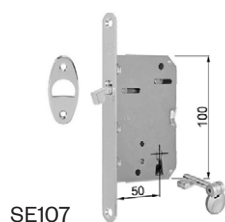

noxia

design:
Dnd technical division

made in italy

Ottone
Brass

2197
maniglia incasso coprivite
sliding door handle
concealed fixing

2197/F
maniglia incasso coprivite
con foro chiave
sliding door handle key hole
concealed fixing

2197/S1
set maniglie incasso con
frontale
sliding door handle set with
flush pull hole

2197/SE107
set maniglie incasso foro chiave
con frontale + serratura
sliding door handle set key hole
with flush pull hole + lock

2197/S
set maniglie incasso con nottolino
q. 8 mm e frontale
sliding door handle set with turn and
release 8 mm square spindle and
flush pull hole

2197/SE108
set maniglie incasso con nottolino
q. 8 mm con frontale e serratura
sliding door handle set with turn and
release 8 mm sq. spindle with flush
pull hole + lock