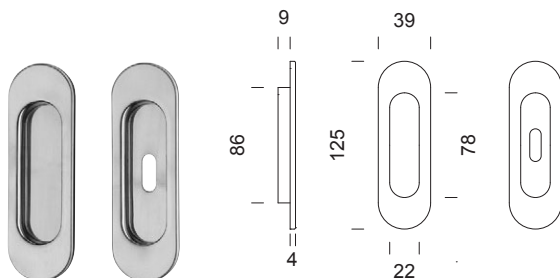

noxia

design:
Dnd technical division

made in italy

Ottone
Brass

2197
maniglia incasso coprivite
sliding door handle
concealed fixing

2197/F
maniglia incasso coprivite
con foro chiave
sliding door handle key hole
concealed fixing

2197/S1
set maniglie incasso con
frontale
sliding door handle set with
flush pull hole

2197/SE107
set maniglie incasso foro chiave
con frontale + serratura
sliding door handle set key hole
with flush pull hole + lock

2197/S
set maniglie incasso con nottolino
q. 8 mm e frontale
sliding door handle set with turn and
release 8 mm square spindle and
flush pull hole

2197/SE108
set maniglie incasso con nottolino
q. 8 mm con frontale e serratura
sliding door handle set with turn and
release 8 mm sq. spindle with flush
pull hole + lock