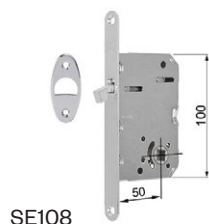

noxia

design:
Dnd technical division

made in italy

Ottone
Brass

2197
maniglia incasso coprivite
sliding door handle
concealed fixing

2197/F
maniglia incasso coprivite
con foro chiave
sliding door handle key hole
concealed fixing

2197/S1
set maniglie incasso con
frontale
sliding door handle set with
flush pull hole

2197/SE107
set maniglie incasso foro chiave
con frontale + serratura
sliding door handle set key hole
with flush pull hole + lock

2197/S
set maniglie incasso con nottolino
q. 8 mm e frontale
sliding door handle set with turn and
release 8 mm square spindle and
flush pull hole

2197/SE108
set maniglie incasso con nottolino
q. 8 mm con frontale e serratura
sliding door handle set with turn and
release 8 mm sq. spindle with flush
pull hole + lock