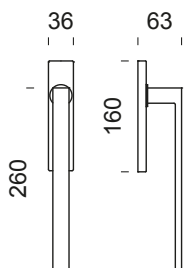

PVX | forte®
Inox satinato
Satin steel

OC
Cromo lucido
Polished chrome

OCS
Cromo satinato
Satin chrome

ONS
Nickel satinato
Satin nickel

OGH
Bronzo satinato opaco
Matt satin bronze

ED60 - singolo
ED61 - set