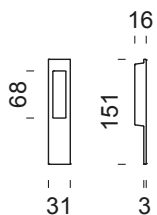

PVX | forte®
Inox satinato
Satin steel

OC
Cromo lucido
Polished chrome

OCS
Cromo satinato
Satin chrome

ONS
Nickel satinato
Satin nickel

OGH
Bronzo satinato opaco
Matt satin bronze

ED60 - singolo
ED61 - set