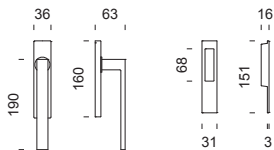

dnd handles
with care

edra 02 corto

ED63A