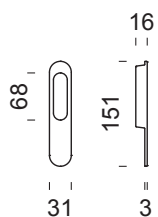

PVX | forte®
Inox satinato
Satin steel

OC
Cromo lucido
Polished chrome

OCS
Cromo satinato
Satin chrome

ONS
Nickel satinato
Satin nickel

OGH
Bronzo satinato opaco
Matt satin bronze

ED50 - singolo
ED51 - set