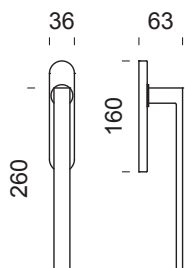

PVX | forte®
Inox satinato
Satin steel

OC
Cromo lucido
Polished chrome

OCS
Cromo satinato
Satin chrome

ONS
Nickel satinato
Satin nickel

OGH
Bronzo satinato opaco
Matt satin bronze

ED50 - singolo
ED51 - set