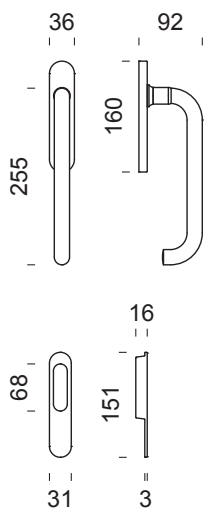

liter

design:
Dnd technical division

Ottone
Brass

made in italy

OCS
Cromo satinato
Satin chrome

ONO new
Nero
Black

1130 - singolo
1131 - set