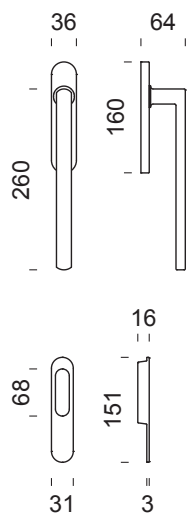

luce

design:
Dnd technical division

Zama
Zamak

made in italy

ZC
Cromo lucido
Polished chrome

ZCS
Cromo satinato
Satin chrome

ZNS
Nickel satinato
Satin nickel

ZGH
Bronzo satinato opaco
Matt satin bronze

ZAN
Antracite
Anthracite

ZNE
Nero
Black

LC50 - singolo
LC51 - set