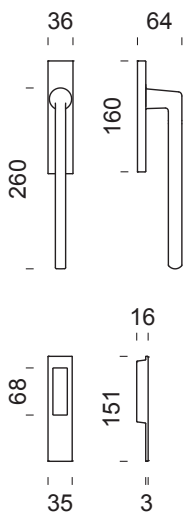

# luce p 02 NEW

design:  
**Dnd technical division**

Zama  
Zamak

made in italy

**ZC**  
Cromo lucido  
*Polished chrome*

**ZCS**  
Cromo satinato  
*Satin chrome*

**ZNS**  
Nickel satinato  
*Satin nickel*

**ZGH**  
Bronzo satinato opaco  
*Matt satin bronze*

**ZAN**  
Antracite  
*Anthracite*

**ZNE**  
Nero  
*Black*

LP60 - singolo  
LP61 - set