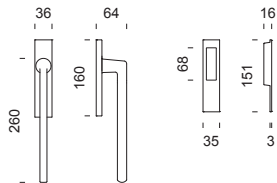

dnd handles
with care

luce p 02

LP60