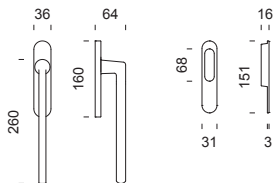

dnd handles
with care

luce p

LP50