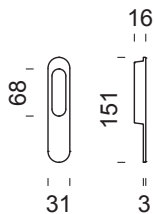

slide corto

design:
Mauro Ronchi

Ottone
Brass

made in italy

OC
Cromo lucido
Polished chrome

OCS
Cromo satinato
Satin chrome

OLV
Lucido
Polished

1125 - singolo
1126 - set
1127 - DK