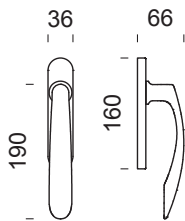

slide corto

design:
Mauro Ronchi

Ottone
Brass

made in italy

OC
Cromo lucido
Polished chrome

OCS
Cromo satinato
Satin chrome

OLV
Lucido
Polished

1125 - singolo
1126 - set
1127 - DK